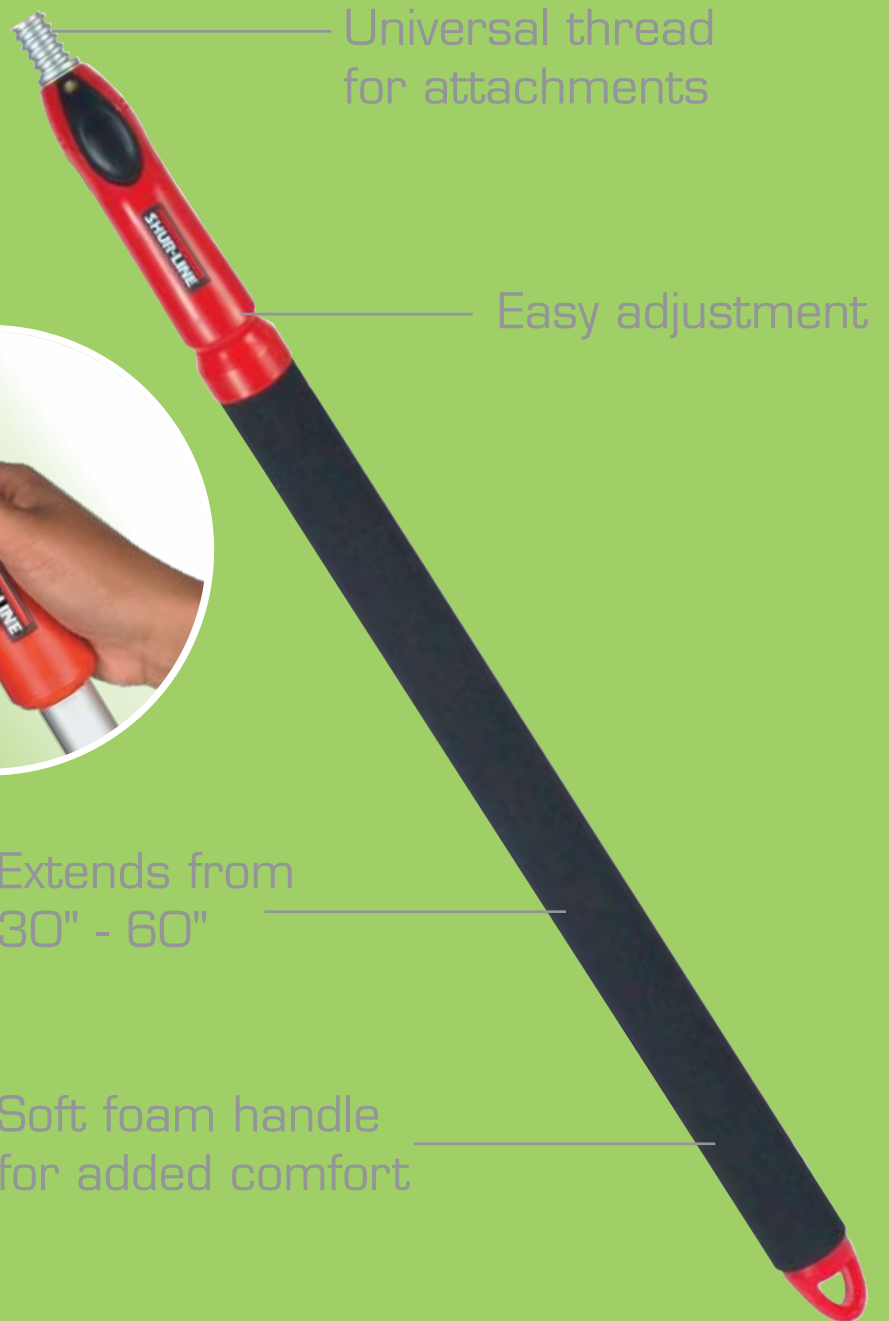

SHUR-LINE®

SURE YOU CAN™

Doubles in length with the push of a button

Universal thread for attachments

Easy adjustment

Extends from 30" - 60"

Soft foam handle for added comfort

Easy Reach™ Pole